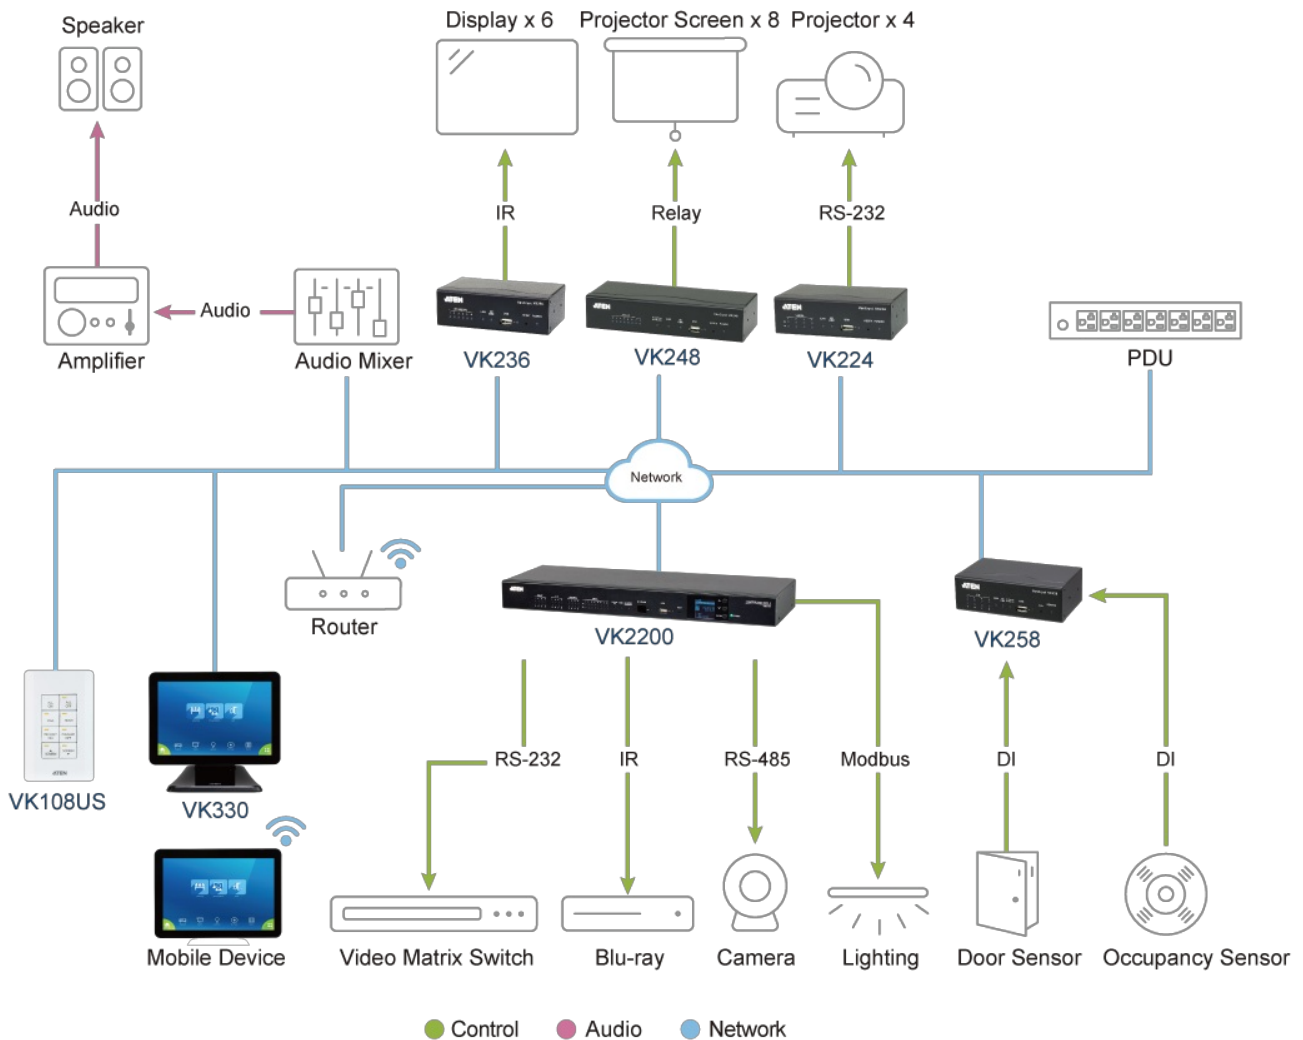

Features

- Allows administrators central control of multiple rooms via profiles on a mobile device or tablet computer
- Restrict user access to profiles via password authentication
- Synchronization of system controls amongst multiple mobile devices and tablet computers
- Any iOS, Android, or Windows mobile device can be used to control the system – no need to purchase costly exclusive user panels
- Demo mode enables friendly demonstration without connecting a controller while familiarizing the users with the solution's most important functions
- Screen Saver function helps energy saving and prolongs the lifetime of the touch screen
- Allows for Display Real-time Streaming Protocol (RTSP), ONVIF, and ATEN VE89 series video preview*

Note: The function is applicable to [VK2200](#) / [VK1200](#).

Specifications

OS Support	iOS : Requires iOS 11 or later. Android : Requires Android 7 or later. Windows : Requires Windows 7 or later.

Diagram

ATEN International Co., Ltd.

3F, No.125, Sec. 2, Datong Rd., Sijhih District., New Taipei City 221, Taiwan
Phone: 886-2-8692-6789 Fax: 886-2-8692-6767
www.aten.com E-mail: marketing@aten.com

© Copyright 2015 ATEN® International Co., Ltd.
ATEN and the ATEN logo are trademarks of ATEN International Co., Ltd.
All rights reserved. All other trademarks are the property of their respective owners.